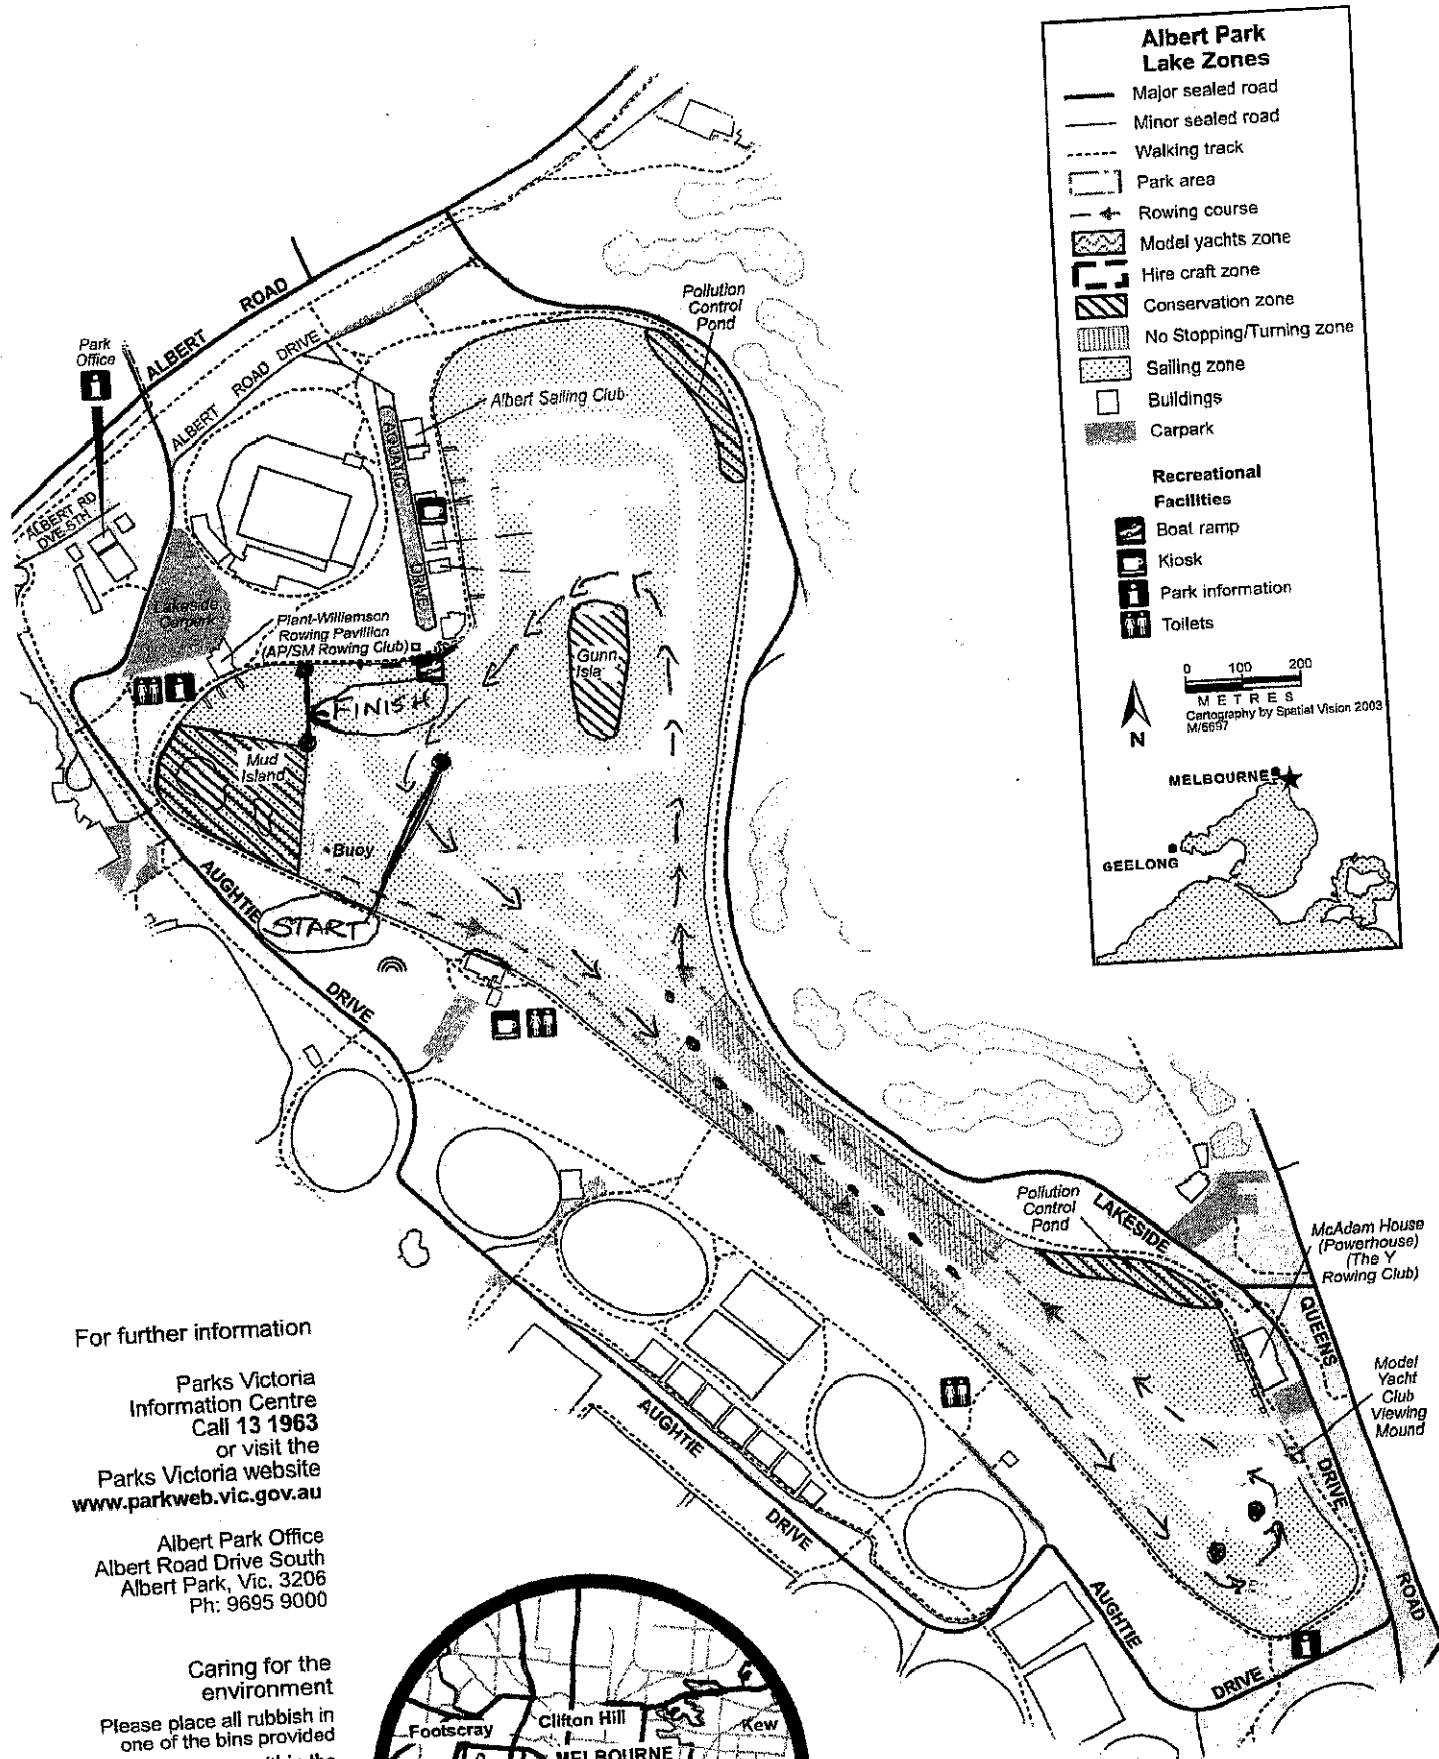

Albert Park Lake Zones

- Major sealed road
- Minor sealed road
- - - Walking track
- Park area
- Rowing course
- ▨ Model yachts zone
- ▧ Hire craft zone
- ▩ Conservation zone
- No Stopping/Turning zone
- Sailing zone
- Buildings
- ▭ Carpark

Albert Park Grand Prix Starting Grid

Race direction

1 Beside orange buoy	2	3	4	5	6	7	8	9	This side is near the edge of the lake
10	11	12	13	14	15	16	17	18	19
20	21	22	23	24	25	26	27	28	29
30	31	32	33	34	35	36	37	38	39
40	41	42	43	44	45	46	47	48	49
50	51	52	53	54	55	56	57	58	59
60	61	62	63	64	65	66	67	68	69
70	71	72	73	74	75	76	77	78	79

No vehicles are permitted on the ovals or open grassed areas at any time

RACING MAP.