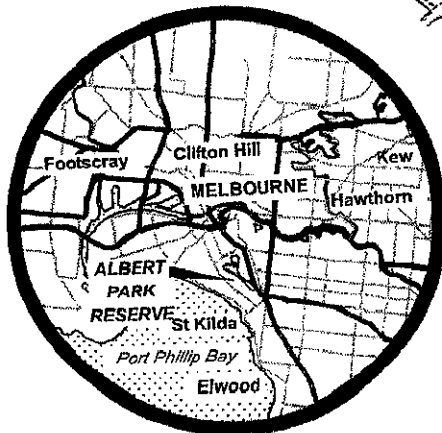

Albert Park Grand Prix Starting Grid

Race direction

1 Beside orange buoy	2	3	4	5	6	7	8	9	This side is near the edge of the lake
10	11	12	13	14	15	16	17	18	19
20	21	22	23	24	25	26	27	28	29
30	31	32	33	34	35	36	37	38	39
40	41	42	43	44	45	46	47	48	49
50	51	52	53	54	55	56	57	58	59
60	61	62	63	64	65	66	67	68	69
70	71	72	73	74	75	76	77	78	79

No vehicles are permitted on the ovals or open grassed areas at any time

RACING MAP.