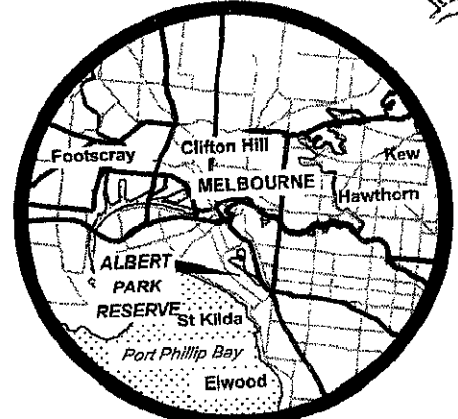

Albert Park Lake Zones

- Major sealed road
- Minor sealed road
- - - Walking track
- Park area
- Rowing course
- ▨ Model yachts zone
- ▧ Hire craft zone
- ▩ Conservation zone
- No Stopping/Turning zone
- Sailing zone
- Buildings
- ▭ Carpark

Albert Park Grand Prix Starting Grid

Race direction

1 Beside orange buoy	2	3	4	5	6	7	8	9	This side is near the edge of the lake
10	11	12	13	14	15	16	17	18	19
20	21	22	23	24	25	26	27	28	29
30	31	32	33	34	35	36	37	38	39
40	41	42	43	44	45	46	47	48	49
50	51	52	53	54	55	56	57	58	59
60	61	62	63	64	65	66	67	68	69
70	71	72	73	74	75	76	77	78	79