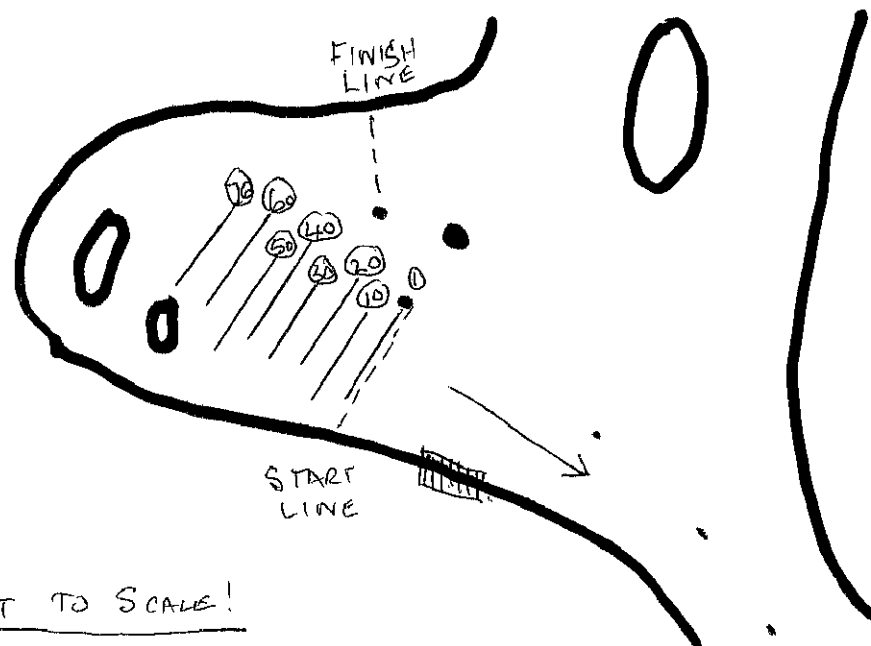

Albert Park Grand Prix Starting Grid

Race direction

1 Beside orange buoy	2	3	4	5	6	7	8	9	This side is near the edge of the lake
10	11	12	13	14	15	16	17	18	19
20	21	22	23	24	25	26	27	28	29
30	31	32	33	34	35	36	37	38	39
40	41	42	43	44	45	46	47	48	49
50	51	52	53	54	55	56	57	58	59
60	61	62	63	64	65	66	67	68	69
70	71	72	73	74	75	76	77	78	79

No vehicles are permitted on the ovals or open grassed areas at any time

RACING MAP.